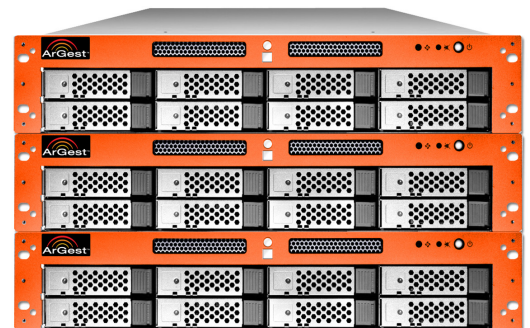

ARGEST® RACK AND CUBE UNITS

Units are 6GB SAS and come with the below listed storage, integrated LTO-7, LTO-6, or LTO-5 tape drives, SAS HBA, SAS cables, media, cleaning cartridge, BRU Producer's Edition 3.0 license, three year hardware warranty and three year software support and maintenance.

All technical support and warranty is provided directly by TOLIS Group Technical Support, with one phone call to TOLIS Group Technical Support for all components.

ArGest Rack Units

ArGest Rack SSD units

ArGest SSD 20 Rack	2TB, 4 x 500GB SSD	From: $8,599
ArGest SSD 40 Rack	4TB, 4 x 1TB SSD	$10,299

ArGest Rack HDD units

ArGest HDD 20 Rack	2TB, 4 x 500GB 7200RPM Disk	$5,699
ArGest HDD 40 Rack	4TB, 4 x 1TB 7200RPM Disk	$5,999
ArGest HDD 80 Rack	8TB, 4 x 2TB 7200RPM Disk	$6,499
ArGest Rack Expansion units, 16, 24, 32, and 48TB, from		$5,499

ArGest Thunderbolt Rack Tape units

ArGest TB LTO Rack - 1 or 2 LTO Tape drives inside Sonnet III-R unit, or 1 tape and 2/4TB HDD/SSD disk from		$6,492

ArGest Rack Options

Sonnet xMac Mini Server Thunderbolt		$1,249
Add CatDV and DAX for DAM/MAM, starting at $1,656.50		

ArGest Mobile Desktop Cube

ArGest Cube SSD units

ArGest SSD 20 Cube	2TB, 4 x 500GB SSD	From: $8,499
ArGest SSD 40 Cube	4TB, 4 x 1TB SSD	$10,199

ArGest Cube HDD units

ArGest HDD 20 Cube	2TB, 4 x 500GB 7200RPM Disk	$5,599
ArGest HDD 40 Cube	4TB, 4 x 1TB 7200RPM Disk	$5,899
ArGest HDD 80 Cube	8TB, 4 x 2TB 7200RPM Disk	$6,399

ArGest Cube Options

Sonnet Echo Express SE II Thunderbolt (includes 1M cable)		$449
HighPoint RS 6328 Thunderbolt unit with 1M cable		$699
Add CatDV and DAX for DAM/MAM, starting at +$1,656.50		

***ArGest units normally ship configured for RAID 0 (striped) operation for performance and capacity. RAID 5 is available, please specify RAID option when ordering.

- Adding the Sonnet Thunderbolt to SAS bridge units allow the units to be used with any Thunderbolt-enabled Mac
- BRU Server, BRU PE, CatDV and DAX software only options available to add to your existing hardware configuration
- Larger tape libraries of up to 540 slots and forty two tape drives available.